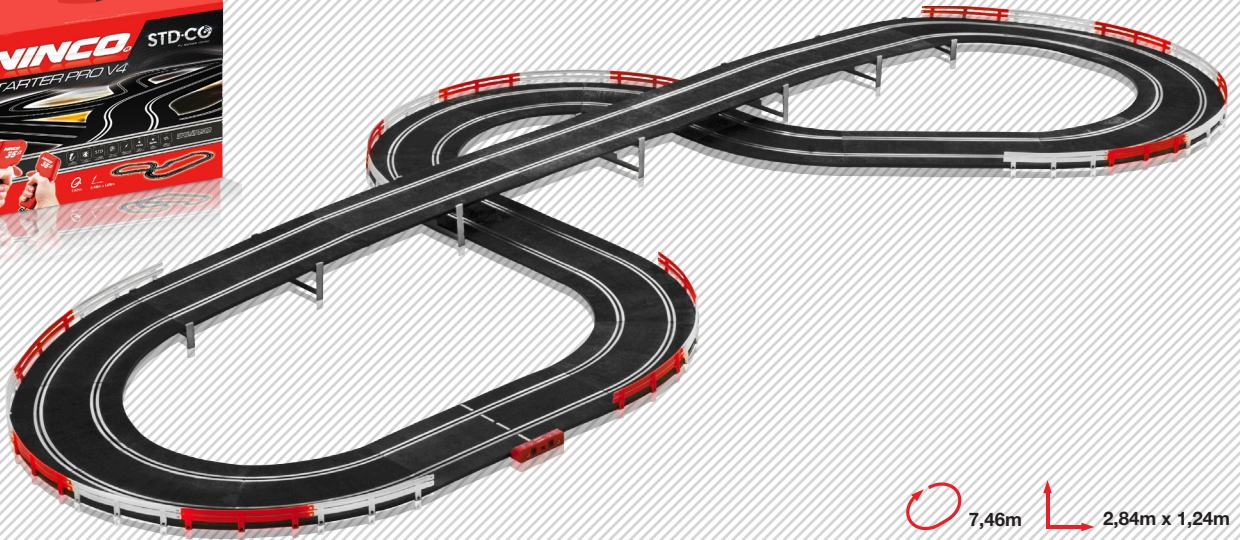

## TOP SPEED REF. 20175

BOX 47 x 37 x 22 cm

1 x STD BOX

7,46m 2,84m x 1,24m

New layout for the successful Starter Pro set, with a long flyover and more track sections. Designed for speed lovers.

**STARTER PRO V4**  
REF. 20183