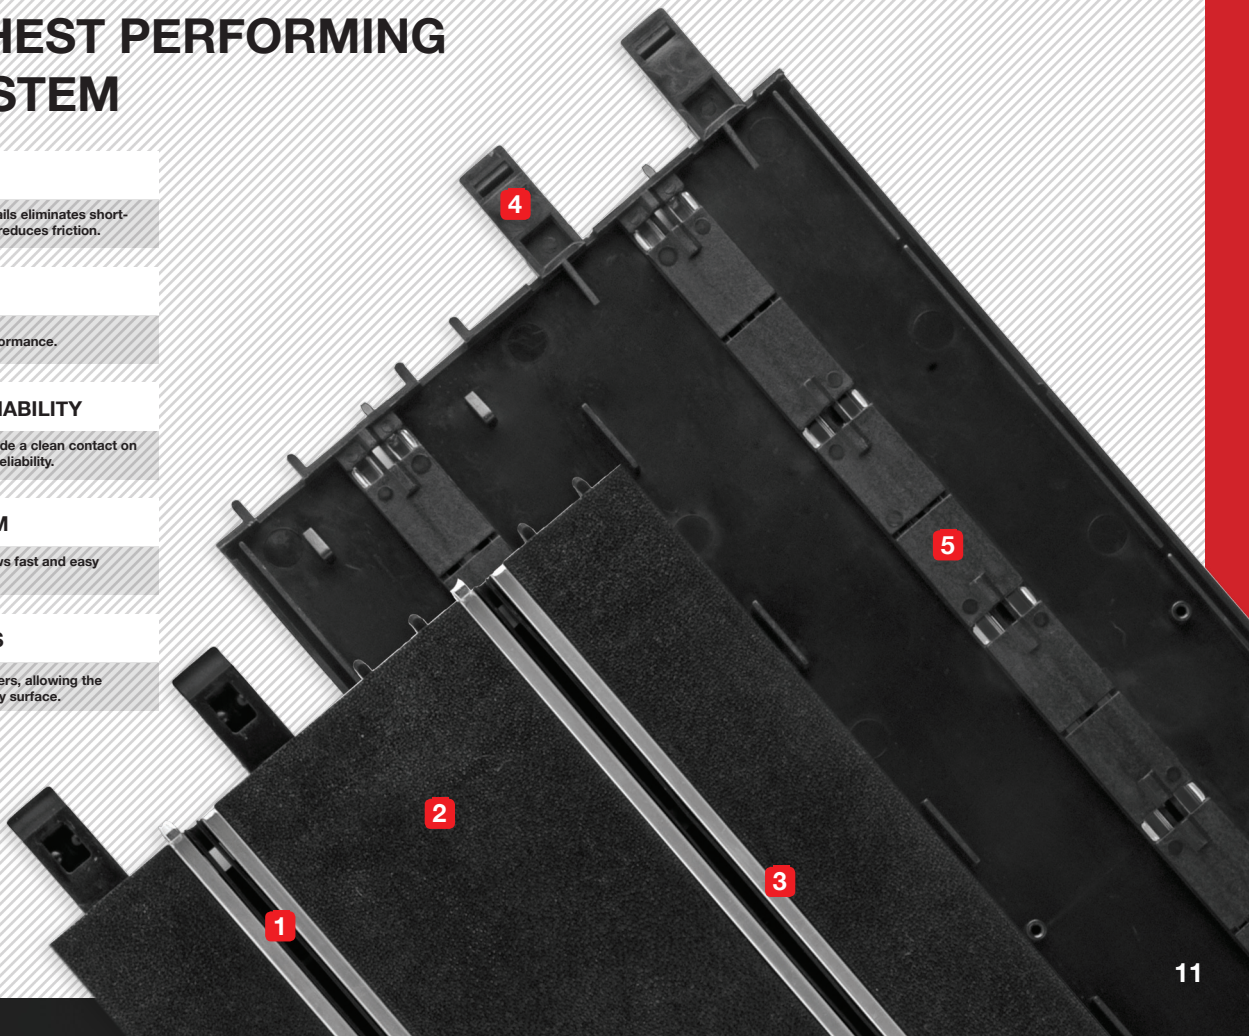

5 PROTECTED RAILS

Protects the rails from dust and others, allowing the player to assemble the circuit on any surface.