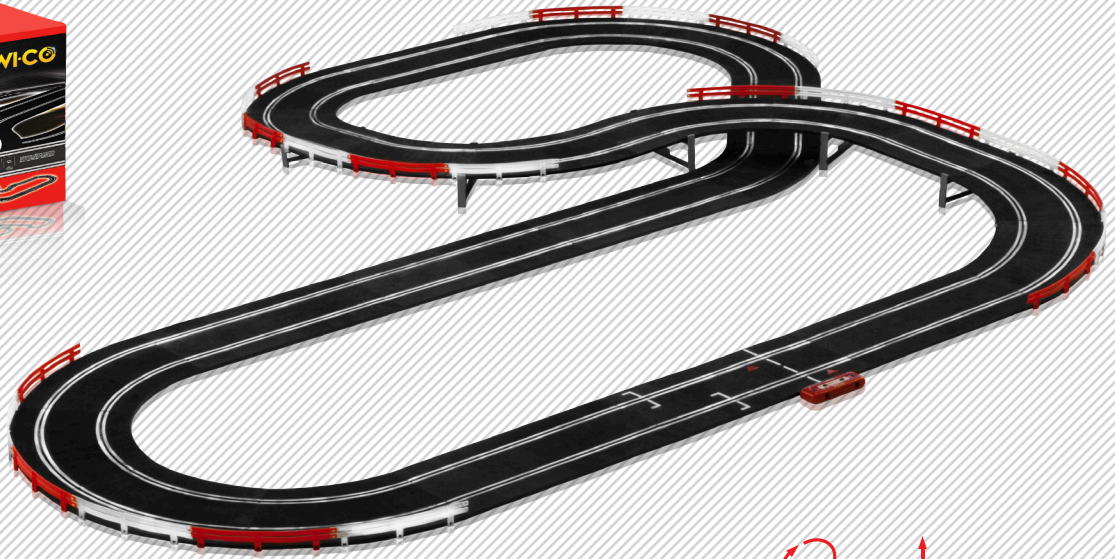

7,78m 2,33m x 1,79m

The beginners' circuit which includes more track sections. Cars not included. With the 2,4Ghz Wireless WICO kit as standard to drive freely.

STARTER WICO
REF. 20187

BOX 47 x 37 x 27 cm

1 x STD BOX