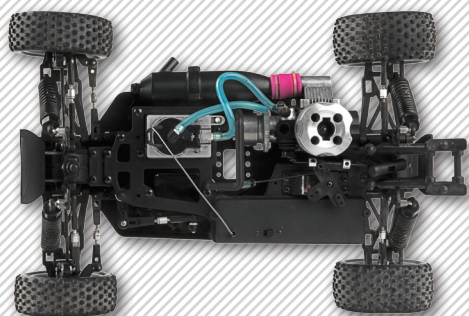

XTREM 2
REF. NH93055

BOX 60 x 30 x 30 cm

2 x STD BOX

A car to be used in extreme-trial areas. Locked-in differentials which provide permanent 4WD transmission to overcome any obstacle.

				SPARE PARTS
CAR	Scale 1/10	Crawler	450 x 260 x 250 mm	✓
BATTERY	Ni-Mh	1800mAh 7,2v	Charger 220V	✓
TRANSMITTER	2,4Ghz	Range 50 meters aprox	Required 8 x AA Batteries	✓
MOTOR	BD	Crawler Motor	-	✓

BLAZER NITRO
REF. NH93022

BOX 60 x 30 x 20 cm

2 x STD BOX

The best option to start with nitro engines, this 1/10 buggy is the most sensible option, not only due to its dimensions and performance, but also to its reliability.

				SPARE PARTS
CAR	Scale 1/10	Buggy	400 x 255 x 170 mm	✓
TRANSMITTER	2,4Ghz	Range 50 meters aprox	Required 8 x AA Batteries	✓
MOTOR	NITRO	16 Vertex CXP	2,5 cc.	✓