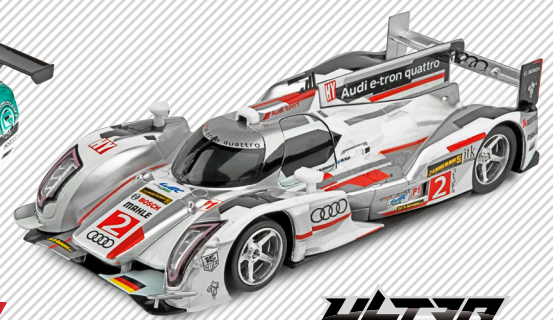

1
Camaro "GREEN 69"
55099

ULTRA
Audi R18 "LEMANS" 2013
50646