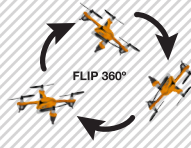

QUADRONE NANO REF. NH90083

BOX 35 x 18 x 9 cm

2 x STD BOX

Small multi-rotor, with four-channels, 2.4 GHz radio with gyroscope and protected propellers. It can easily fly in small areas thanks to its small size. Ability to turn 360°.

				SPARE PARTS
HELICOPTER	4CH	Looping & roll	120 x 120 x 30 mm	✓
TRANSMITTER	2,4GHZ	3x AAA Batteries (not included)	Multiplayer	-
BATTERY	Li-Po	350mAh 3,7v	USB Charger	✓

QUADRONE MINI REF. NH90076

BOX 38 x 24 x 8 cm

2 x STD BOX

Mini Drone with spaceship body. Four-channels 2.4GHz radio. Its flexible and resistant design protects rotors against impact. Very stable and easy to fly. Ability to turn 360°.

				SPARE PARTS
HELICOPTER	4CH	Looping & roll	190 x 190 x 40 mm	✓
TRANSMITTER	2,4GHZ	3x AAA Batteries (not included)	Multiplayer	-
BATTERY	Li-Po	350mAh 3,7v	USB Charger	✓