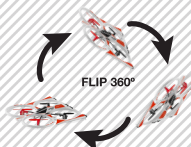

QUADRONE NANO REF. NH90083

BOX 35 x 18 x 9 cm

2 x STD BOX

Small multi-rotor, with four-channels, 2.4 GHz radio with gyroscope and protected propellers. It can easily fly in small areas thanks to its small size. Ability to turn 360°.

				SPARE PARTS
HELICOPTER	4CH	Looping & roll	120 x 120 x 30 mm	✓
TRANSMITTER	2,4GHZ	3x AAA Batteries (not included)	Multiplayer	-
BATTERY	Li-Po	350mAh 3,7v	USB Charger	✓