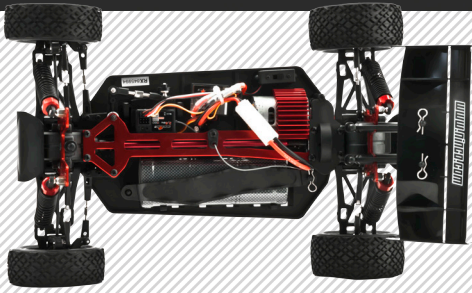

BLASTER

REF. NH93041 / NH93042

8 428064 930415

BD

8 428064 930422

BS

BOX 51 x 30 x 20 cm

2 x STD BOX

The buggy that will allow you to get familiar with all radio-controlled hobby features: from mechanics to piloting. With aggressive looks and the performance of big Star.

				SPARE PARTS
CAR	Scale 1/10	Buggy	400 x 255 x 170 mm	✓
BATTERY	Ni-Mh	1800mAh 7,2v	Charger 220V	✓
TRANSMITTER	2,4Ghz	Range 50 meters aprox	Required 8 x AA Batteries	✓
MOTOR	BD / BS	BD- RC 550 / BS- 3300Kv	-	✓

SIoux

REF. NH93054

8 428064 930545

BOX 51 x 30 x 20 cm

2 x STD BOX

Ideal for driving on sand thanks to its weight, ground clearance, power and agility. It includes detailed pilot and co-pilot in the cockpit and multiple aesthetic elements.

				SPARE PARTS
CAR	Scale 1/10	Xtrem desert	460 x 260 x 180 mm	✓
BATTERY	Ni-Mh	1800mAh 7,2v	Charger 220V	✓
TRANSMITTER	2,4Ghz	Range 50 meters aprox	Required 8 x AA Batteries	✓
MOTOR	BD	RC 550	-	✓