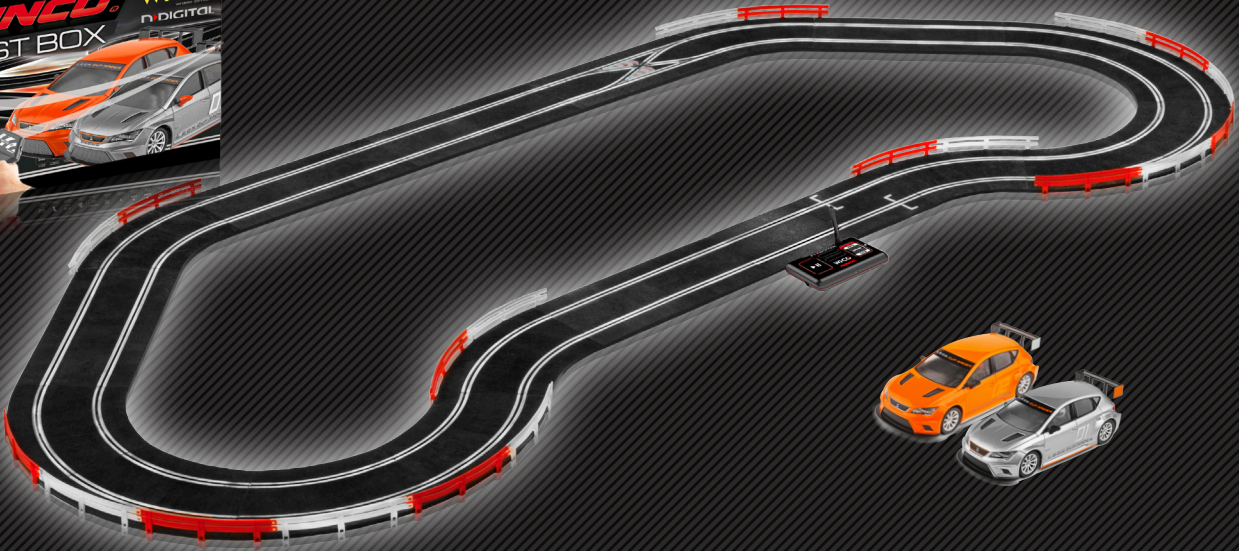

NEW DIGITAL SYSTEM WIRELESS

2,4Ghz / UP TO 8 PLAYERS / LANE CHANGE / COMPATIBLE WITH ANDROID & APPLE

1. Home

2. Files

3. Select drivers and more

4. Laps programming and more

5. Full statistics

6. Full settings

7. Advanced mode

8. Customizable cars

7,57m 2,48m x 1,88m

NINCO DIGITAL

FIRST BOX
REF. 40106

BOX 47 x 37 x 22 cm 1 x STD BOX

Slot set designed to take full advantage of all features that only slot digital can provide. Overtaking, refueling, and creating strategies, emotion is guaranteed.

x1	x12	x5	x1	x1	x10	x1	x2	x2