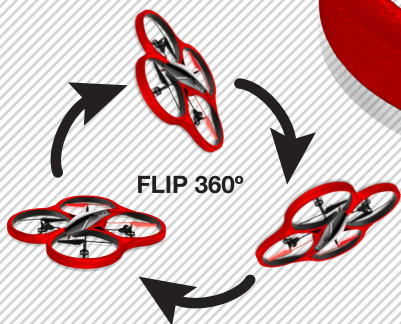

VIDEO HD

QUADRONE MAX CAM
REF. NH90084

BOX 58 x 58 x 14 cm

2 x STD BOX

Drone, with 2.4Ghz radio. Incredibly stable and easy to fly. It allows side and front flips (360° turns). Transmitter with LCD.

				SPARE PARTS
HELICOPTER	4CH	Camera HD (1280 x720)	520 x 520 x 100 mm	✓
TRANSMITTER	2,4GHZ	6x AA Batteries (not included)	Multiplayer	✓
BATTERY	Li-Po	850mAh 7,v	220V Charger	✓

QUADRONE
REF. NH90071

BOX 52 x 24 x 10 cm

2 x STD BOX

Drone, with 2.4Ghz radio. Incredibly stable and easy to fly. It allows side and front flips (360° turns). Transmitter with LCD.

				SPARE PARTS
HELICOPTER	4CH	Looping & roll	300 x 300 x 70 mm	✓
TRANSMITTER	2,4GHZ	6x AA Batteries (not included)	Multiplayer	✓
BATTERY	Li-Po	500mAh 3,7v	220V Charger	✓