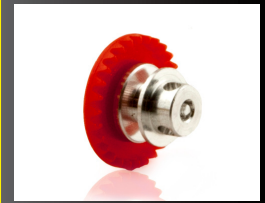

REF 80242 28z 3/32