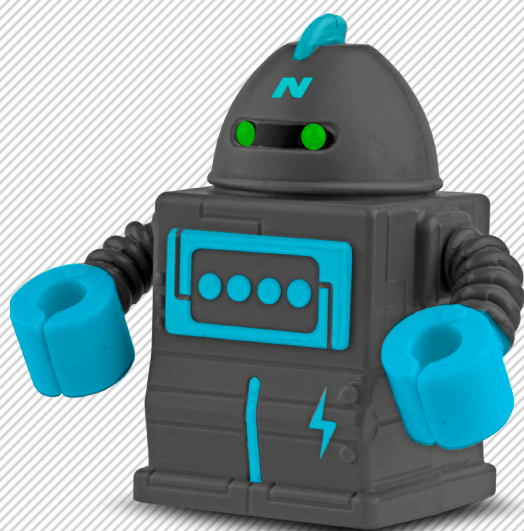

**EXCAVATOR**  
REF. NT10014

BOX 47 x 25 x 22 cm

6 X STD BOX

Bulldozer-truck with hinged blade to transport goods. All controlled with a single remote controller. Includes realistic sounds.

VEHICLE	3CH	Articulated shovel	410 x 150 x 140 mm
TRANSMITTER	Mhz	1 x 9v (not included)	27/40Mhz
BATTERY	AA	4 x 1,5v AA	-

Radio-controlled droids have reached Ninco Planet. Ninco is welcoming you to the world of robots with NBOTS.

by **NINCO**

**Mini ROBOTS**

REF. NT10023 / NT10024/ NT10025

The robots make galactic sounds when moving and LED lights turn on when moving forward. Articulated arms. Replacement batteries included.