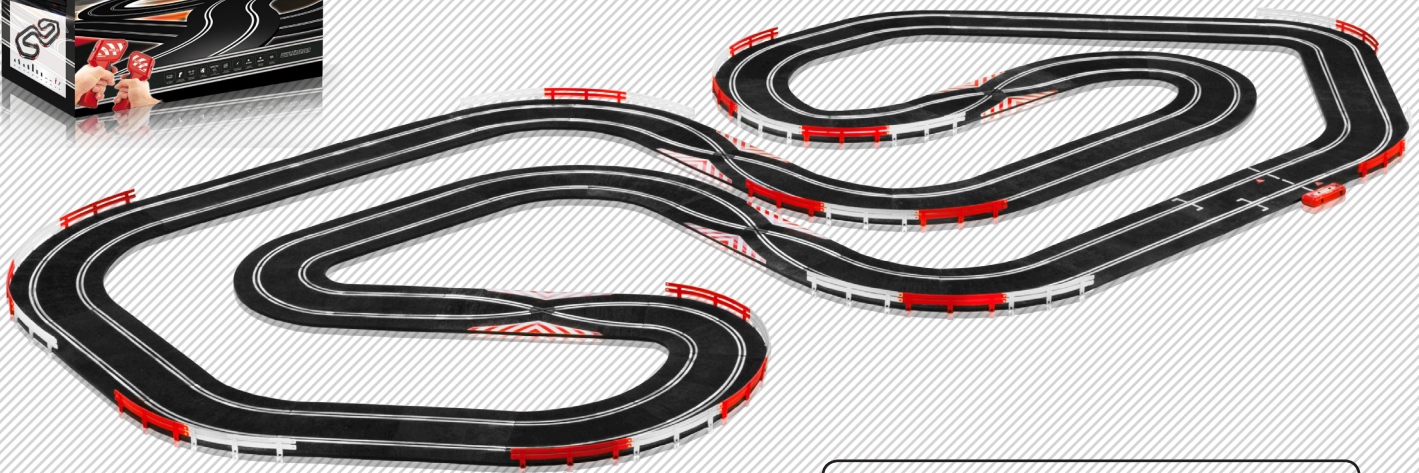

KIDRACERS RC KIDS