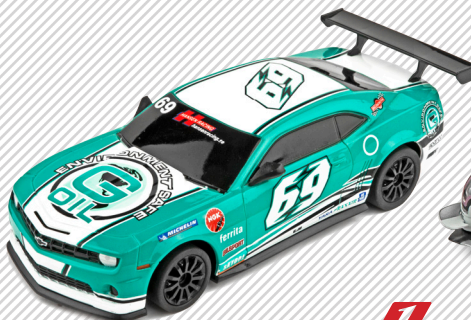

1
Camaro "GREEN 69"
55099