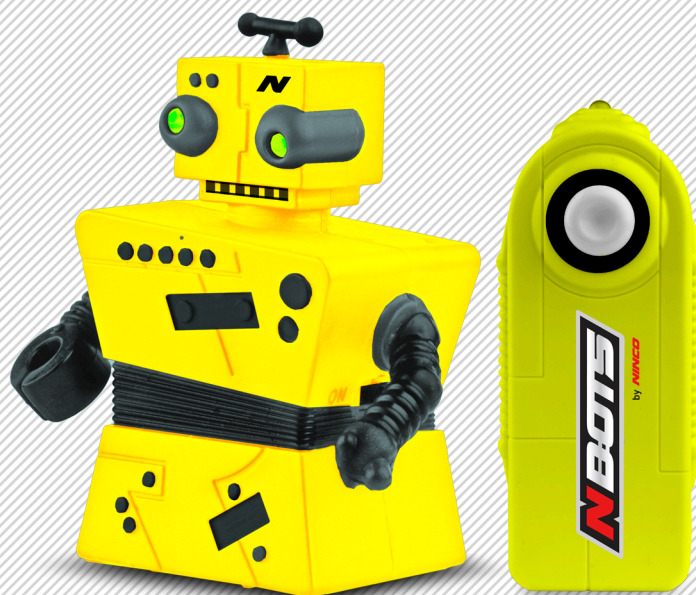

**EXCAVATOR**  
REF. NT10014

BOX 47 x 25 x 22 cm

6 X STD BOX

Bulldozer-truck with hinged blade to transport goods. All controlled with a single remote controller. Includes realistic sounds.

VEHICLE	3CH	Articulated shovel	410 x 150 x 140 mm
TRANSMITTER	Mhz	1 x 9v (not included)	27/40Mhz
BATTERY	AA	4 x 1,5v AA	-

Radio-controlled droids have reached Ninco Planet. Ninco is welcoming you to the world of robots with NBOTS.

by **NINCO**

**Mini ROBOTS**

REF. NT10023 / NT10024/ NT10025

The robots make galactic sounds when moving and LED lights turn on when moving forward. Articulated arms. Replacement batteries included.