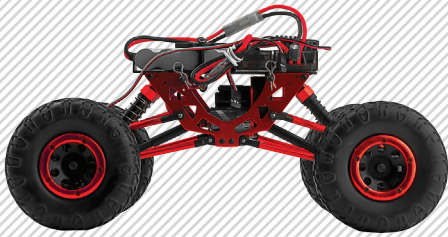

BOULDER

REF. NH93052

BOX 45 x 45 x 20 cm

2 x STD BOX

Crawler for extreme trial. Able to overcome any obstacle thanks to its long-stroke suspension and locked 4WD.

				SPARE PARTS
CAR	Scale 1/18	Crawler, aluminium chassis	170 x 90 x 30 mm	✓
BATTERY	Ni-Mh	1100mAh 7,2v	Charger 220V	✓
TRANSMITTER	2,4Ghz	Range 50 meters aprox	Required 8 x AA Batteries	✓
MOTOR	Brushed	RC 260	-	✓