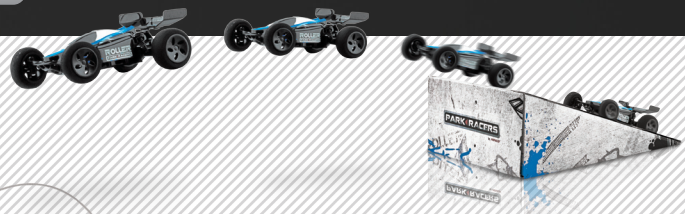

PARK RACERS

ROLLER REF. NH93033

8 428064 930330
BOX 28 x 23 x 11 cm   6 x STD BOX

The smallest in the family. Ideal for playing in the park. With anti-rolling system tires for overtaking any challenge. Ramp included.

				SPARE PARTS
CAR	2CH	Ramp included	115 x 70 x 45 mm	-
TRANSMITTER	Mhz	6x AA Batteries (not included)	27/40 Mhz	-
BATTERY	Li-Po	70mAh 3,7v	USB & Direct from charger box	-