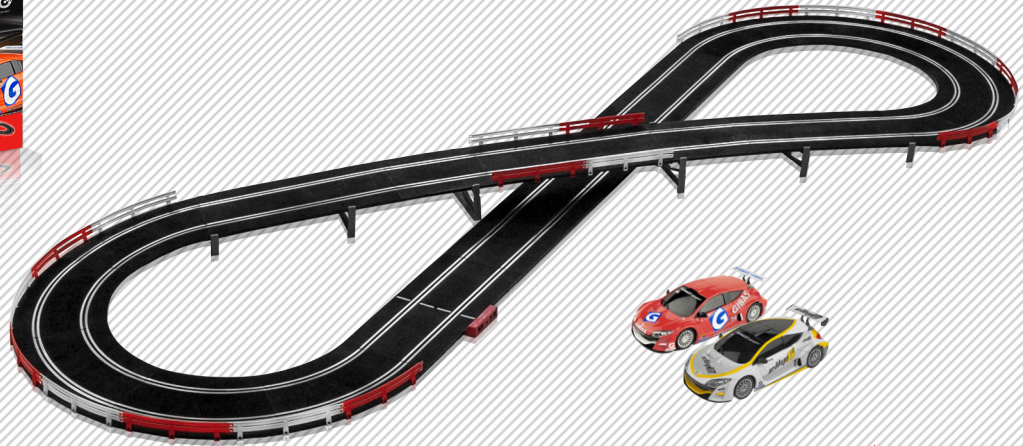

x25

x25

x2

x1

5,8m 2,57m x 0,84m

The traditional eight-shaped track. Balanced and with almost 6m length. Includes two Renault Mégane cars.