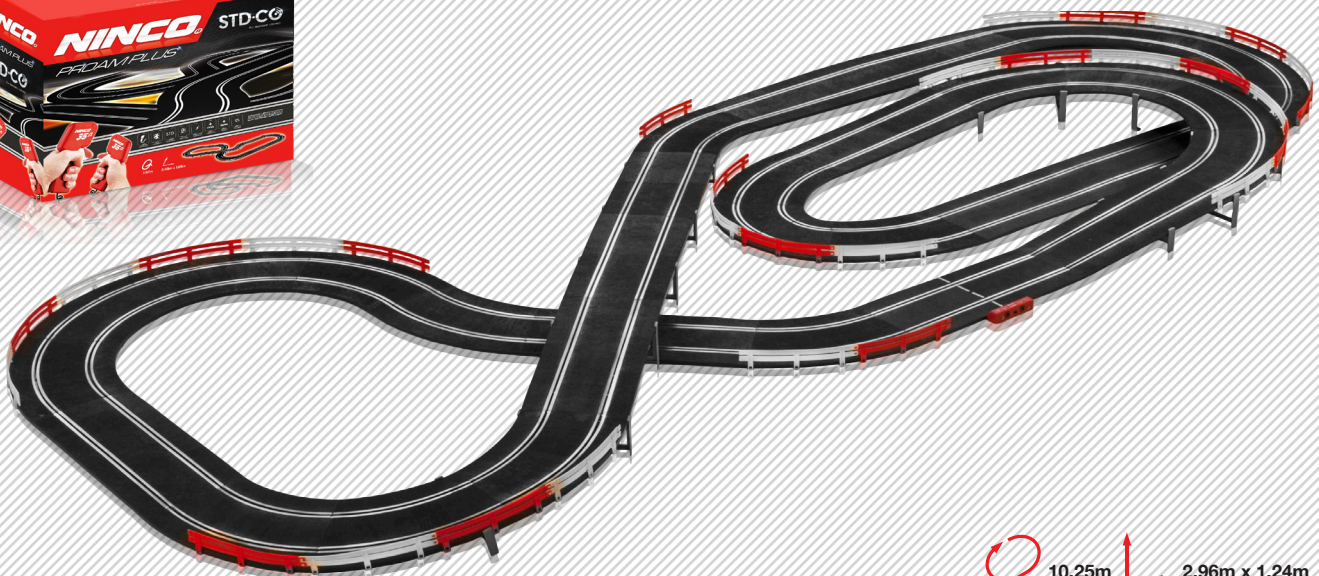

x3

x12

x12

x1

x2

10,25m 2,96m x 1,24m

Pro Circuit with more than 10m length and two flyover sections so as to make the most of the space. Cars not included.

**PROAM PLUS**  
REF. 20184