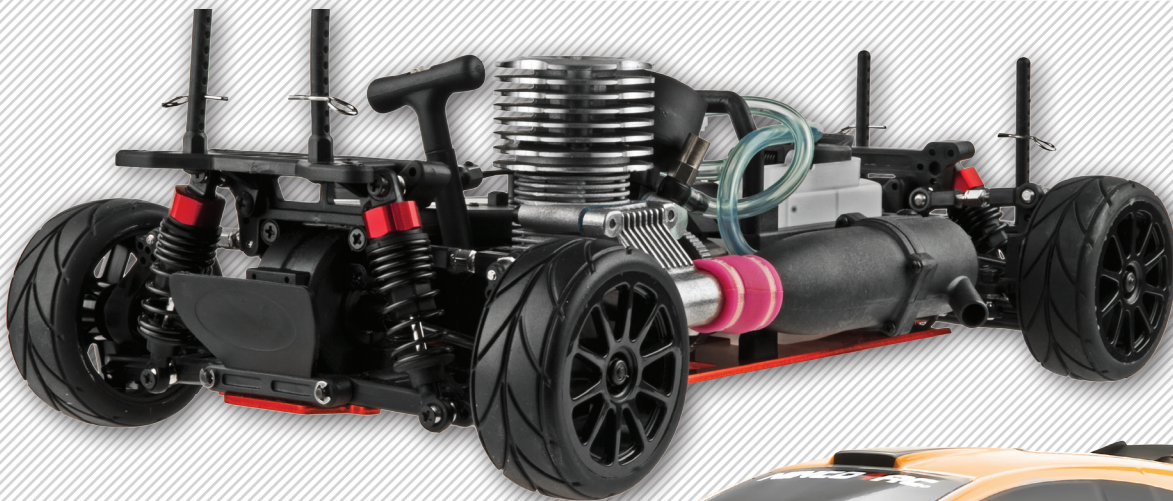

MEGANE NITRO

REF. NH93045

8 428064 193045 3

BOX 60 x 26 x 20 cm

2 x STD BOX

Official Replica of the Renault Megane Trophy. The most attractive nitro on-road car available so far. This car is a safe bet on asphalt thanks to both its aesthetics and its high performance.

				SPARE PARTS
CAR	Scale 1/10	On road	420 x 200 x 125 mm	✓
TRANSMITTER	2,4Ghz	Range 50 meters aprox	Required 8 x AA Batteries	✓
MOTOR	NITRO	16 Vertex CXP	2,5 cc.	✓